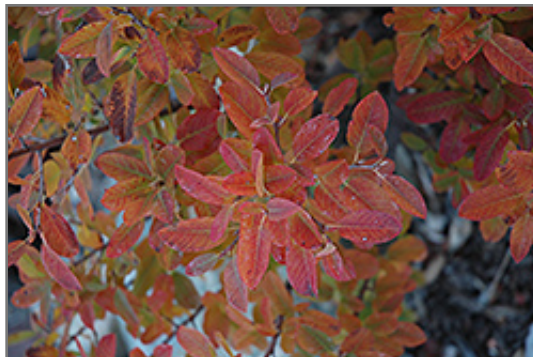

Rainbow Pillar Serviceberry in fall
Photo courtesy of NetPS Plant Finder