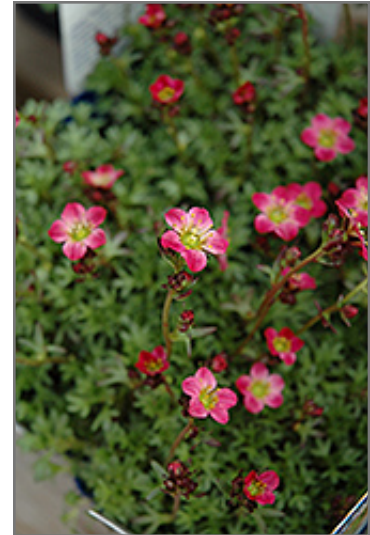

### Red Form Saxifrage

*Saxifraga x arendsii 'Highlander Red'*

Height: 6 inches

Spread: 8 inches

Spacing: 6 inches

Sunlight:

Hardiness Zone: 3a

Other Names: Mossy Saxifrage

#### Ornamental Features

Red Form Saxifrage features tiny crimson star-shaped flowers with buttery yellow eyes and white centers at the ends of the stems from early to late spring. Its needle-like leaves remain emerald green in colour throughout the season.