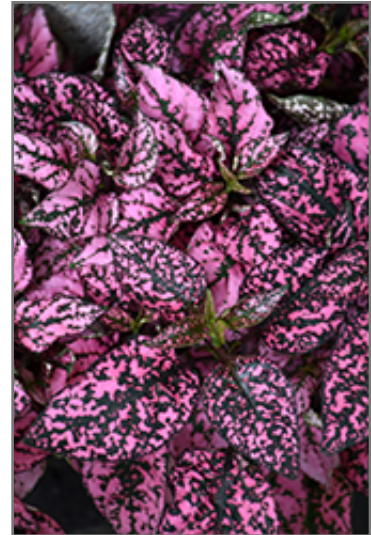

There are many factors that will affect the ultimate height, spread and overall performance of a plant when grown indoors; among them, the size of the pot it's growing in, the amount of light it receives, watering frequency, the pruning regimen and repotting schedule. Use the information described here as a guideline only; individual performance can and will vary. Please contact the store to speak with one of our experts if you are interested in further details concerning recommendations on pot size, watering, pruning, repotting, etc.

*Splash Select Pink Polka Dot Plant
foliage
Photo courtesy of NetPS Plant Finder*