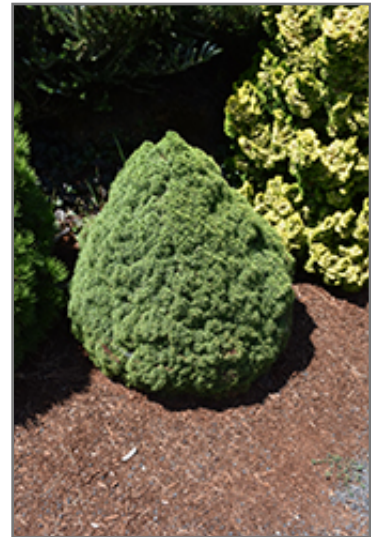

Landscape Attributes

Humpty Dumpty Spruce is a dense multi-stemmed evergreen shrub with a distinctive and refined pyramidal form. Its relatively fine texture sets it apart from other landscape plants with less refined foliage.

This is a relatively low maintenance shrub. When pruning is necessary, it is recommended to only trim back the new growth of the current season, other than to remove any dieback. It has no significant negative characteristics.

Humpty Dumpty Spruce is recommended for the following landscape applications;

- Mass Planting
- Rock/Alpine Gardens
- General Garden Use

Planting & Growing

Humpty Dumpty Spruce will grow to be about 3 feet tall at maturity, with a spread of 3 feet. It tends to fill out right to the ground and therefore doesn't necessarily require facer plants in front. It grows at a slow rate, and under ideal conditions can be expected to live for 50 years or more.

This shrub does best in full sun to partial shade. It prefers to grow in average to moist conditions, and shouldn't be allowed to dry out. It is not particular as to soil type or pH. It is somewhat tolerant of urban pollution, and will benefit from being planted in a relatively sheltered location. This is a selection of a native North American species.

Humpty Dumpty Spruce
Photo courtesy of NetPS Plant Finder