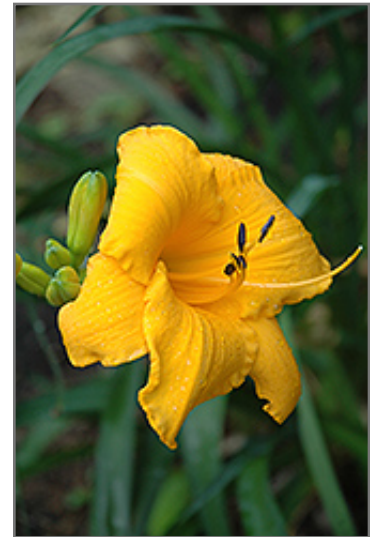

Decatur Gleam Daylily features bold gold trumpet-shaped flowers at the ends of the stems in mid summer. The flowers are excellent for cutting. Its grassy leaves remain green in color throughout the season.

Landscape Attributes

Decatur Gleam Daylily is an herbaceous perennial with a shapely form and gracefully arching foliage. Its medium texture blends into the garden, but can always be balanced by a couple of finer or coarser plants for an effective composition.

This is a relatively low maintenance plant, and is best cleaned up in early spring before it resumes active growth for the season. It is a good choice for attracting butterflies to your yard. It has no significant negative characteristics.

Decatur Gleam Daylily is recommended for the following landscape applications;

- Mass Planting
- General Garden Use
- Groundcover

Planting & Growing

Decatur Gleam Daylily will grow to be about 24 inches tall at maturity extending to 3 feet tall with the flowers, with a spread of 3 feet. When grown in masses or used as a bedding plant, individual plants should be spaced approximately 30 inches apart. It grows at a medium rate, and under ideal conditions can be expected to live for approximately 10 years. As an herbaceous perennial, this plant will usually die back to the crown each winter, and will regrow from the base each spring. Be careful not to disturb the crown in late winter when it may not be readily seen!

Decatur Gleam Daylily flowers
Photo courtesy of NetPS Plant Finder