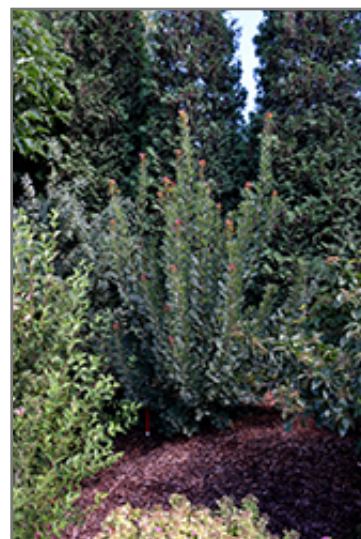

The Velvet Fog Smokebush
Photo courtesy of NetPS Plant Finder