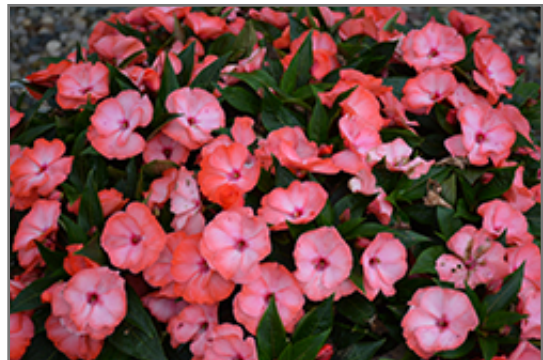

Painted Select Peach New Guinea Impatiens flowers
Photo courtesy of NetPS Plant Finder