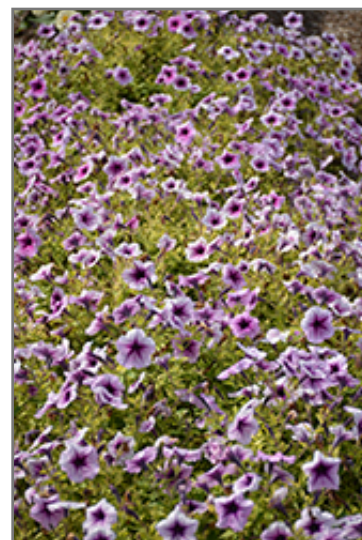

Opera Supreme Purple Vein Petunia
in bloom
Photo courtesy of NetPS Plant Finder