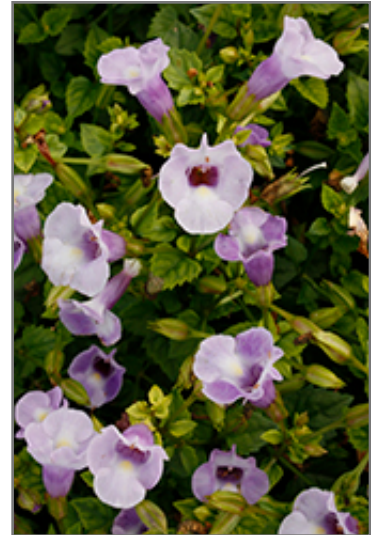

Group/Class: Summer Wave Series

Description:

A wonderful vigorous trailing series with excellent heat and shade tolerance; silver blooms with purple throats cascade from green, toothy foliage; perfect addition to patio containers, window boxes, baskets and beds; self-cleaning and low maintenance

Ornamental Features

Summer Wave Trailing Large Silver Torenia features showy silver tubular flowers with purple centers along the stems from late spring to mid fall. Its small serrated pointy leaves remain green in color throughout the season.

Landscape Attributes

Summer Wave Trailing Large Silver Torenia is an herbaceous annual with a trailing habit of growth, eventually spilling over the edges of hanging baskets and containers. Its relatively fine texture sets it apart from other garden plants with less refined foliage.

This plant will require occasional maintenance and upkeep, and should not require much pruning, except when necessary, such as to remove dieback. It is a good choice for attracting bees and hummingbirds to your yard, but is not particularly attractive to deer who tend to leave it alone in favor of tastier treats. It has no significant negative characteristics.

Summer Wave Trailing Large Silver Torenia is recommended for the following landscape applications;

- Mass Planting
- Border Edging
- General Garden Use
- Groundcover
- Container Planting
- Hanging Baskets

Summer Wave Trailing Large Silver Torenia flowers
Photo courtesy of NetPS Plant Finder