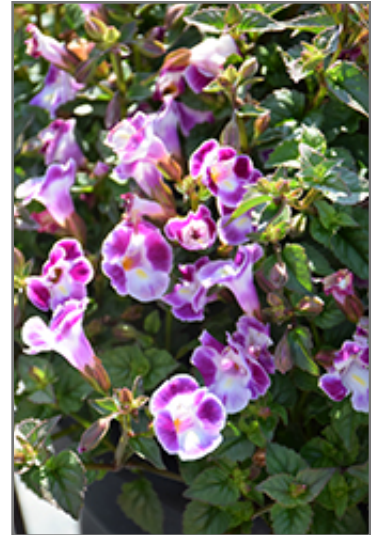

Spread: 20 inches

Spacing: 18 inches

Sunlight: ● ●

Hardiness Zone: (annual)

Other Names: Wishbone Flower

Group/Class: Summer Wave Series

Description:

Early flowering with a compact habit, this selection features dainty rosy pink flowers sitting above green toothy foliage; self-cleaning variety, perfect for shaded containers, hanging baskets and garden beds; well branched with excellent heat tolerance

Ornamental Features

Summer Wave Bouquet Deep Rose Torenia features showy rose tubular flowers with white centers along the stems from late spring to mid fall. Its small fragrant pointy leaves remain green in color throughout the season.

Landscape Attributes

Summer Wave Bouquet Deep Rose Torenia is an herbaceous annual with a mounded form. Its relatively fine texture sets it apart from other garden plants with less refined foliage.

This plant will require occasional maintenance and upkeep, and should not require much pruning, except when necessary, such as to remove dieback. It is a good choice for attracting bees and hummingbirds to your yard, but is not particularly attractive to deer who tend to leave it alone in favor of tastier treats. It has no significant negative characteristics.

Summer Wave Bouquet Deep Rose Torenia is recommended for the following landscape applications;

- Mass Planting
- Border Edging
- General Garden Use
- Groundcover
- Container Planting
- Hanging Baskets

*Summer Wave Bouquet Deep Rose
Torenia flowers
Photo courtesy of NetPS Plant Finder*