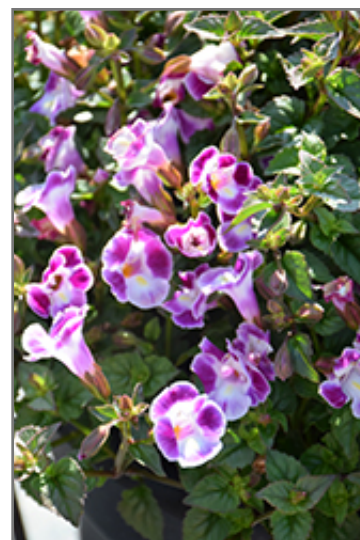

Spread: 20 inches

Spacing: 18 inches

Sunlight: ● ●

Hardiness Zone: (annual)

Other Names: Wishbone Flower

Group/Class: Summer Wave Series

Description:

Early flowering with a compact habit, this selection features dainty rosy pink flowers sitting above green toothy foliage; self-cleaning variety, perfect for shaded containers, hanging baskets and garden beds; well branched with excellent heat tolerance

Ornamental Features

Summer Wave Bouquet Deep Rose Torenia features showy rose tubular flowers with white centers along the stems from late spring to mid fall. Its small fragrant pointy leaves remain green in color throughout the season.

Landscape Attributes

Summer Wave Bouquet Deep Rose Torenia is an herbaceous annual with a mounded form. Its relatively fine texture sets it apart from other garden plants with less refined foliage.

This plant will require occasional maintenance and upkeep, and should not require much pruning, except when necessary, such as to remove dieback. It is a good choice for attracting bees and hummingbirds to your yard, but is not particularly attractive to deer who tend to leave it alone in favor of tastier treats. It has no significant negative characteristics.

Summer Wave Bouquet Deep Rose Torenia is recommended for the following landscape applications;

- Mass Planting
- Border Edging
- General Garden Use
- Groundcover
- Container Planting
- Hanging Baskets

*Summer Wave Bouquet Deep Rose
Torenia flowers
Photo courtesy of NetPS Plant Finder*