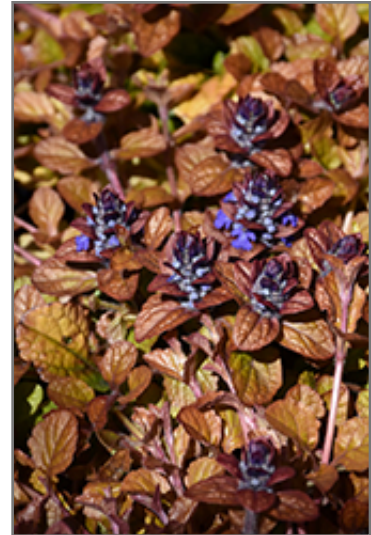

Group/Class: Feathered Friends Series

Description:

A stunning variety, featuring tri-color foliage of yellow, orange, and red, topped with contrasting violet-blue flowers; excellent when used in containers, as a groundcover, or in border fronts; tolerates any soil with good drainage

Ornamental Features

Feathered Friends Parrot Paradise Bugleweed's attractive small glossy oval leaves emerge brick red in spring, turning light green in color with showy gold variegation and tinges of orange the rest of the year on a plant with a spreading habit of growth. It features subtle spikes of blue flowers with violet overtones rising above the foliage from late spring to early summer, which emerge from distinctive silver flower buds.

Landscape Attributes

Feathered Friends Parrot Paradise Bugleweed is a dense herbaceous evergreen perennial with a ground-hugging habit of growth. Its relatively fine texture sets it apart from other garden plants with less refined foliage.

This plant will require occasional maintenance and upkeep, and should not require much pruning, except when necessary, such as to remove dieback. It is a good choice for attracting butterflies to your yard, but is not particularly attractive to deer who tend to leave it alone in favor of tastier treats. Gardeners should be aware of the following characteristic(s) that may warrant special consideration;

- Spreading

Feathered Friends Parrot Paradise Bugleweed flowers
Photo courtesy of NetPS Plant Finder