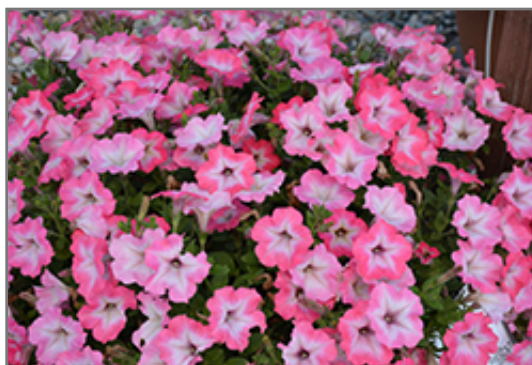

BigDeal Salmon Shimmer Petunia flowers
Photo courtesy of NetPS Plant Finder