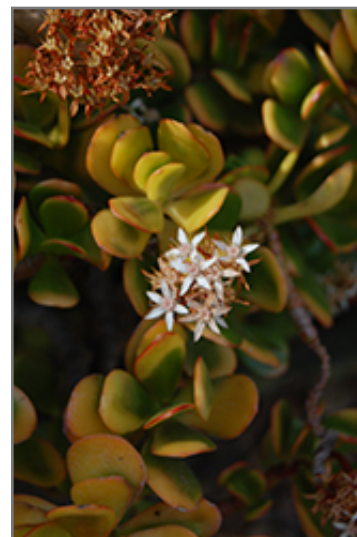

Hummel's Sunset Golden Jade Plant makes a fine choice for the outdoor landscape, but it is also well-suited for use in outdoor pots and containers. With its upright habit of growth, it is best suited for use as a 'thriller' in the 'spiller-thriller-filler' container combination; plant it near the center of the pot, surrounded by smaller plants and those that spill over the edges. It is even sizeable enough that it can be grown alone in a suitable container. Note that when grown in a container, it may not perform exactly as indicated on the tag - this is to be expected. Also note that when growing plants in outdoor containers and baskets, they may require more frequent waterings than they would in the yard or garden.

This plant is not reliably hardy in our region, and certain restrictions may apply; contact the store for more information.

*Hummel's Sunset Golden Jade Plant
flowers*

Photo courtesy of NetPS Plant Finder