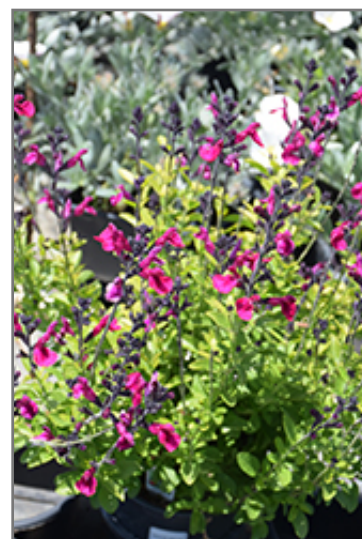

Sunlight: ☐ ☒

Hardiness Zone: 6b

Group/Class: Vibe Series

Description:

This petite selection presents vibrant fuchsia flowers from dark rose buds all summer long; notably heat and drought tolerant; resilient to most atmospheric effects including pollution and salt spray; excellent for borders, cutting gardens, or containers

Ornamental Features

Vibe Ignition Fuchsia Sage has masses of beautiful racemes of fragrant fuchsia flowers rising above the foliage from late spring to early fall, which emerge from distinctive rose flower buds, and which are most effective when planted in groupings. The flowers are excellent for cutting. Its narrow leaves remain green in color throughout the year.

Landscape Attributes

Vibe Ignition Fuchsia Sage is an herbaceous evergreen perennial with an upright spreading habit of growth. Its medium texture blends into the garden, but can always be balanced by a couple of finer or coarser plants for an effective composition.

This is a relatively low maintenance plant, and should only be pruned after flowering to avoid removing any of the current season's flowers. It is a good choice for attracting bees, butterflies and hummingbirds to your yard, but is not particularly attractive to deer who tend to leave it alone in favor of tastier treats. It has no significant negative characteristics.

Vibe Ignition Fuchsia Sage is recommended for the following landscape applications;

Vibe Ignition Fuchsia Sage in bloom
Photo courtesy of NetPS Plant Finder