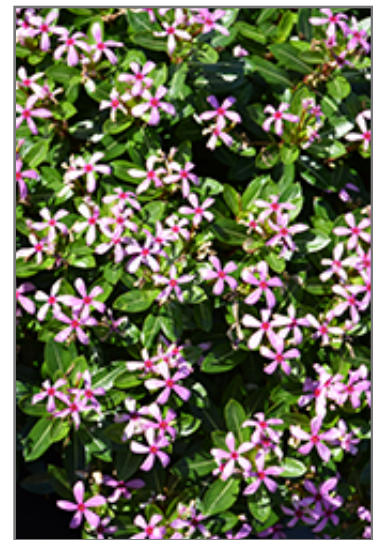

Soiree Kawaii Light Purple Vinca flowers
Photo courtesy of NetPS Plant Finder