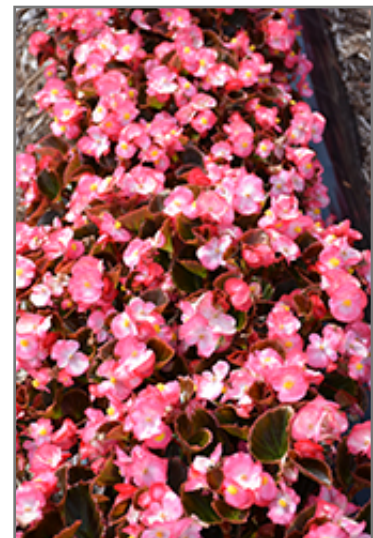

Senator IQ Rose Bicolor in bloom
Photo courtesy of NetPS Plant Finder