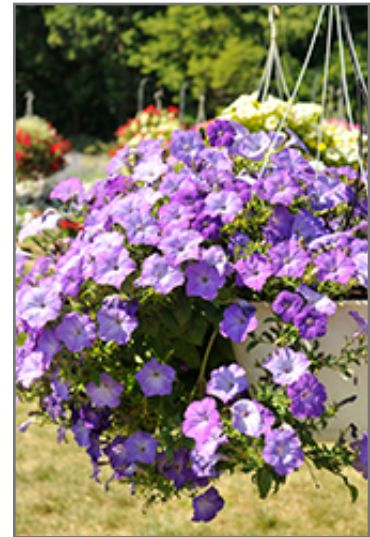

Easy Wave Lavender Sky Blue Petunia will grow to be about 12 inches tall at maturity, with a spread of 30 inches. When grown in masses or used as a bedding plant, individual plants should be spaced approximately 20 inches apart. Its foliage tends to remain dense right to the ground, not requiring facer plants in front. This fast-growing annual will normally live for one full growing season, needing replacement the following year.

This plant should only be grown in full sunlight. It does best in average to evenly moist conditions, but will not tolerate standing water. It is not particular as to soil type or pH. It is highly tolerant of urban pollution and will even thrive in inner city environments. This particular variety is an interspecific hybrid. It can be propagated by cuttings; however, as a cultivated variety, be aware that it may be subject to certain restrictions or prohibitions on propagation.

Easy Wave Lavender Sky Blue Petunia is a fine choice for the garden, but it is also a good selection for planting in outdoor containers and hanging baskets. Because of its trailing habit of growth, it is ideally suited for use as a 'spiller' in the 'spiller-thriller-filler' container combination; plant it near the edges where it can spill gracefully over the pot. Note that when growing plants in outdoor containers and baskets, they may require more frequent waterings than they would in the yard or garden.

*Easy Wave Lavender Sky Blue
Petunia in bloom
Photo courtesy of NetPS Plant Finder*