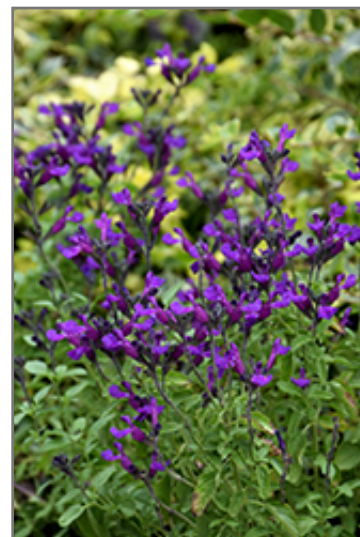

Flower Height: 24 inches

Spread: 18 inches

Spacing: 15 inches

Sunlight: ☉ ●

Hardiness Zone: 6b

Group/Class: Vibe Series

Description:

This petite selection presents vibrant purple flowers from dark purple buds all summer long; notably heat and drought tolerant; resilient to most atmospheric effects including pollution and seasalts; excellent for borders, cutting gardens, or containers

Ornamental Features

Vibe Ignition Purple Sage has masses of beautiful racemes of fragrant purple flowers rising above the foliage from late spring to early fall, which emerge from distinctive deep purple flower buds, and which are most effective when planted in groupings. The flowers are excellent for cutting. Its narrow leaves remain green in color throughout the year.

Landscape Attributes

Vibe Ignition Purple Sage is an herbaceous evergreen perennial with an upright spreading habit of growth. Its medium texture blends into the garden, but can always be balanced by a couple of finer or coarser plants for an effective composition.

This is a relatively low maintenance plant, and should only be pruned after flowering to avoid removing any of the current season's flowers. It is a good choice for attracting bees, butterflies and hummingbirds to your yard, but is not particularly attractive to deer who tend to leave it alone in favor of tastier treats. It has no significant negative characteristics.

Vibe Ignition Purple Sage flowers
Photo courtesy of NetPS Plant Finder