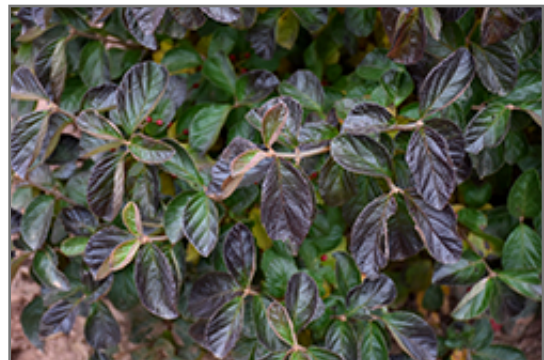

C.A. Hildebrant's Viburnum in fall
Photo courtesy of NetPS Plant Finder