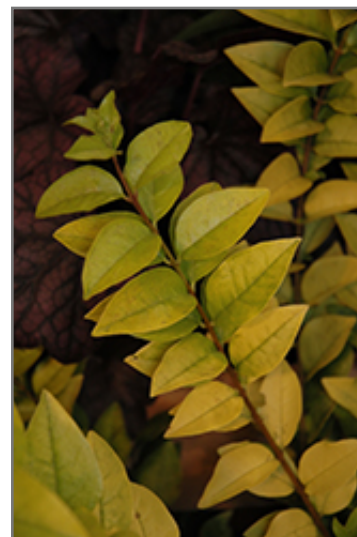

Landscape Attributes

Golden Ticket Privet is a dense multi-stemmed deciduous shrub with an upright spreading habit of growth. Its relatively fine texture sets it apart from other landscape plants with less refined foliage.

This shrub will require occasional maintenance and upkeep, and can be pruned at anytime. It has no significant negative characteristics.

Golden Ticket Privet is recommended for the following landscape applications;

- Hedges/Screening
- General Garden Use

Planting & Growing

Golden Ticket Privet will grow to be about 6 feet tall at maturity, with a spread of 6 feet. It tends to be a little leggy, with a typical clearance of 2 feet from the ground, and is suitable for planting under power lines. It grows at a fast rate, and under ideal conditions can be expected to live for approximately 30 years.

This shrub should only be grown in full sunlight. It is very adaptable to both dry and moist locations, and should do just fine under average home landscape conditions. It is not particular as to soil type or pH, and is able to handle environmental salt. It is highly tolerant of urban pollution and will even thrive in inner city environments. This particular variety is an interspecific hybrid.

Golden Ticket Privet foliage
Photo courtesy of NetPS Plant Finder