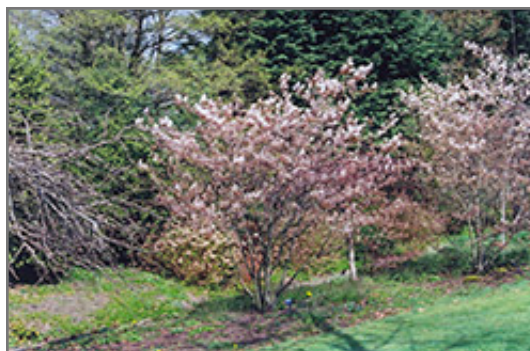

Cole's Select Serviceberry is recommended for the following landscape applications;

- Accent
- General Garden Use

Planting & Growing

Cole's Select Serviceberry will grow to be about 15 feet tall at maturity, with a spread of 15 feet. It has a low canopy with a typical clearance of 3 feet from the ground, and is suitable for planting under power lines. It grows at a medium rate, and under ideal conditions can be expected to live for 40 years or more.

Cole's Select Serviceberry flowers
Photo courtesy of NetPS Plant Finder

Cole's Select Serviceberry in bloom
Photo courtesy of NetPS Plant Finder

Stonegate Gardens

Cole's Select Serviceberry

339 South Great R
Lincoln, MA, 01773
phone: 781-259-8884
lynne@stonegategardens.com
www.stonegategardens.com