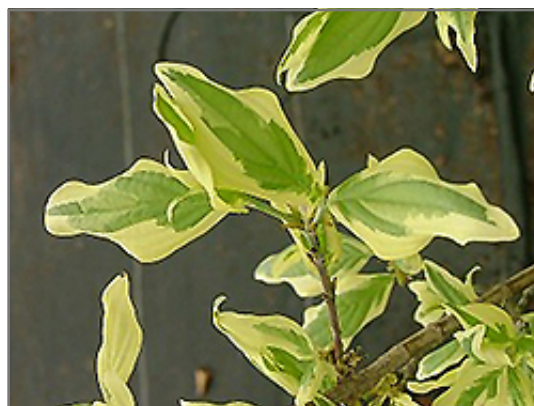

Height: 15 feet

Spread: 15 feet

Sunlight: ○ ●

Hardiness Zone: 4b

Other Names: Cornelian Cherry Dogwood

Description:

An excellent large shrub or small tree for use as a specimen or color accent; features butter yellow variegated foliage, bright yellow flowers in very early spring before the leaves and red berries in summer, compact habit of growth, but some suckering

Ornamental Features

Buttermilk Sky Variegated Dogwood has clusters of yellow flowers along the branches from late winter to early spring before the leaves. It has attractive buttery yellow-variegated green foliage with hints of gold. The pointy leaves are highly ornamental but do not develop any appreciable fall color. It produces red berries from early to mid summer. The peeling brown bark adds an interesting dimension to the landscape.

Landscape Attributes

Buttermilk Sky Variegated Dogwood is a multi-stemmed deciduous tree with a more or less rounded form. Its average texture blends into the landscape, but can be balanced by one or two finer or coarser trees or shrubs for an effective composition.

This is a relatively low maintenance tree, and should only be pruned after flowering to avoid removing any of the current season's flowers. It is a good choice for attracting birds to your yard. It has no significant negative characteristics.

Buttermilk Sky Variegated Dogwood is recommended for the following landscape applications;

Buttermilk Sky Variegated Dogwood foliage
Photo courtesy of Lake County Nursery