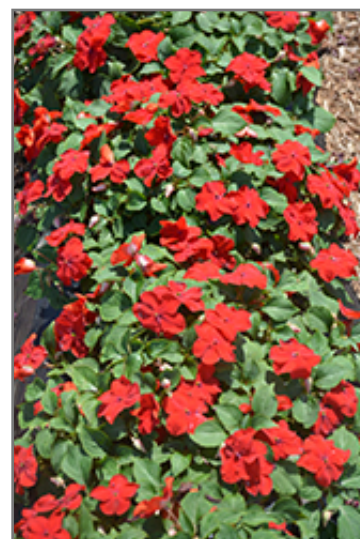

Impatiens walleriana 'Super Elfin XP Red'

Height: 10 inches

Spread: 12 inches

Spacing: 10 inches

Sunlight: ● ●

Hardiness Zone: (annual)

Other Names: Busy Lizzie, Busy Lizzy

Group/Class: Super Elfin XP Series

Description:

This series features prolific, large blooms on strong, vigorous plants that are exceptionally uniform; perfect for shaded beds, borders, and patio containers

Super Elfin XP Red Impatiens flowers
Photo courtesy of NetPS Plant Finder