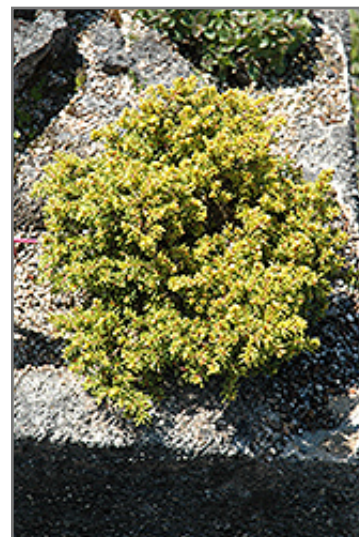

Landscape Attributes

Yatsubusa Yezo Spruce is a dense multi-stemmed evergreen shrub with a more or less rounded form. Its relatively fine texture sets it apart from other landscape plants with less refined foliage.

This is a relatively low maintenance shrub. When pruning is necessary, it is recommended to only trim back the new growth of the current season, other than to remove any dieback. Deer don't particularly care for this plant and will usually leave it alone in favor of tastier treats. It has no significant negative characteristics.

Yatsubusa Yezo Spruce is recommended for the following landscape applications;

- Accent
- Mass Planting
- General Garden Use

Planting & Growing

Yatsubusa Yezo Spruce will grow to be about 4 feet tall at maturity, with a spread of 4 feet. It has a low canopy. It grows at a slow rate, and under ideal conditions can be expected to live for 40 years or more.

This shrub should only be grown in full sunlight. It is very adaptable to both dry and moist growing conditions, but will not tolerate any standing water. It is not particular as to soil type or pH. It is somewhat tolerant of urban pollution. This is a selected variety of a species not originally from North America.

Yatsubusa Yezo Spruce
Photo courtesy of NetPS Plant Finder