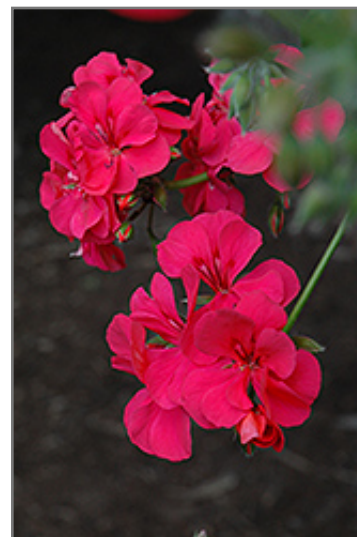

Landscape Attributes

Precision Dark Salmon Ivy Leaf Geranium is an herbaceous annual with a trailing habit of growth, eventually spilling over the edges of hanging baskets and containers. Its medium texture blends into the garden, but can always be balanced by a couple of finer or coarser plants for an effective composition.

This plant will require occasional maintenance and upkeep. Trim off the flower heads after they fade and die to encourage more blooms late into the season. It has no significant negative characteristics.

Precision Dark Salmon Ivy Leaf Geranium is recommended for the following landscape applications;

- Mass Planting
- Border Edging
- General Garden Use
- Container Planting
- Hanging Baskets

Planting & Growing

Precision Dark Salmon Ivy Leaf Geranium will grow to be about 12 inches tall at maturity, with a spread of 18 inches. When grown in masses or used as a bedding plant, individual plants should be spaced approximately 15 inches apart. Its foliage tends to remain dense right to the ground, not requiring facer plants in front. Although it's not a true annual, this fast-growing plant can be expected to behave as an annual in our climate if left outdoors over the winter, usually needing replacement the following year. As such, gardeners should take into consideration that it will perform differently than it would in its native habitat.

Precision Dark Salmon Ivy Leaf Geranium flowers

Photo courtesy of NetPS Plant Finder