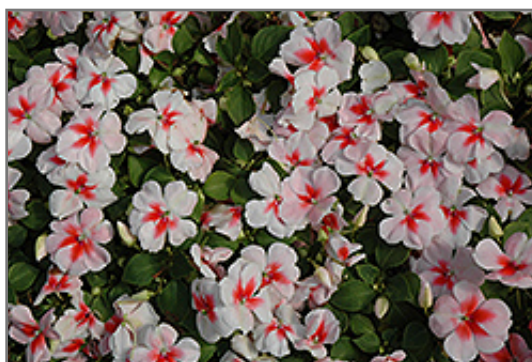

lynne@stonegategardens.com

www.stonegategardens.com

Super Elfin XP Cherry Splash Impatiens

Super Elfin® XP Cherry Splash Impatiens

Impatiens walleriana 'Super Elfin XP Cherry Splash'

Height: 10 inches

Spread: 12 inches

Spacing: 10 inches

Sunlight: ● ●

Hardiness Zone: (annual)

Other Names: Busy Lizzie, Busy Lizzy

Group/Class: Super Elfin XP Series

Description:

This series features prolific, large blooms on strong, vigorous plants that are exceptionally uniform; perfect for shaded beds, borders, and patio containers

Ornamental Features

Super Elfin XP Cherry Splash Impatiens is bathed in stunning shell pink round flowers with cherry red centers at the ends of the stems from mid spring to late summer. Its small pointy leaves remain green in color throughout the season.

Landscape Attributes

Super Elfin XP Cherry Splash Impatiens is a dense herbaceous annual with a mounded form. Its medium texture blends into the garden, but can always be balanced by a couple of finer or coarser plants for an effective composition.

This plant will require occasional maintenance and upkeep, and should not require much pruning, except when necessary, such as to remove dieback. It has no significant negative characteristics.

Super Elfin XP Cherry Splash Impatiens is recommended for the following landscape applications;

- Mass Planting
- Border Edging
- General Garden Use
- Container Planting
- Hanging Baskets

Super Elfin XP Cherry Splash Impatiens flowers
Photo courtesy of NetPS Plant Finder