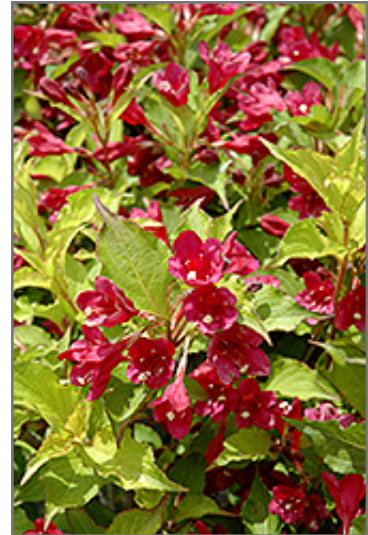

2608 Hikes Lane
Louisville, KY, 40218
phone: 502-454-3553
www.wallitsch.net

Ghost Weigela

Ghost® Weigela *Weigela florida* 'Carlton'

Height: 4 feet

Spread: 4 feet

Sunlight: ○

Hardiness Zone: 4a

Description:

This is one interesting weigela; forms a mounded shrub with foliage that starts out green then turns an iridescent butter yellow, finishing almost greenish-white in fall; long blooming ruby red trumpet-shaped flowers attract hummingbirds

Ornamental Features

Ghost Weigela features showy clusters of ruby-red trumpet-shaped flowers with creamy white anthers along the branches from late spring to mid fall. It has attractive buttery yellow deciduous foliage which emerges light green in spring. The pointy leaves are highly ornamental and turn an outstanding white in the fall. The smooth gray bark and brick red branches add an interesting dimension to the landscape.

Landscape Attributes

Ghost Weigela is a dense multi-stemmed deciduous shrub with a mounded form. Its relatively fine texture sets it apart from other landscape plants with less refined foliage.

This shrub will require occasional maintenance and upkeep, and should only be pruned after flowering to avoid removing any of the current season's flowers. It is a good choice for attracting hummingbirds to your yard. It has no significant negative characteristics.

Ghost Weigela is recommended for the following landscape applications;

Ghost Weigela flowers
Photo courtesy of NetPS Plant Finder