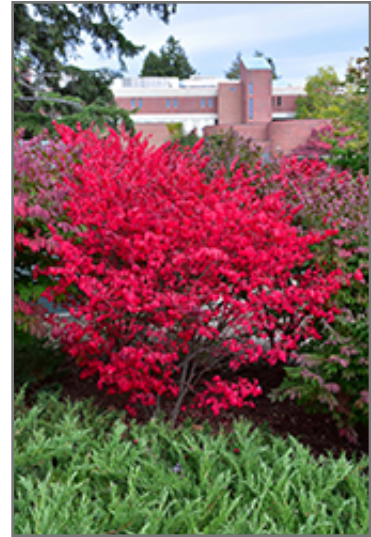

Wallitsch Nursery And Garden Center

2608 Hikes Lane
Louisville, KY, 40218
phone: 502-454-3553
www.wallitsch.net

Compact Winged Burning Bush

Compact Winged Burning Bush *Euonymus alatus 'Compactus'*

Height: 7 feet

Spread: 7 feet

Sunlight: ○ ● ●

Hardiness Zone: 4a

Other Names: Winged Euonymus, Burningbush

Description:

A spectacular and compact garden shrub which turns a luminous florescent pink color in fall, very showy; a shapely mounded growth habit and interesting corky wings on the branches; a very popular and adaptable landscape plant

Ornamental Features

Compact Winged Burning Bush has rich green deciduous foliage on a plant with a round habit of growth. The pointy leaves turn an outstanding cherry red in the fall. It produces red capsules from early to late fall. The warty brown bark and harvest gold branches add an interesting dimension to the landscape.

Landscape Attributes

Compact Winged Burning Bush is a dense multi-stemmed deciduous shrub with a more or less rounded form. Its average texture blends into the landscape, but can be balanced by one or two finer or coarser trees or shrubs for an effective composition.

This is a relatively low maintenance shrub, and can be pruned at anytime. It has no significant negative characteristics.

Compact Winged Burning Bush is recommended for the following landscape applications;

- Accent
- Mass Planting
- Hedges/Screening
- General Garden Use

Compact Winged Burning Bush in fall
Photo courtesy of NetPS Plant Finder