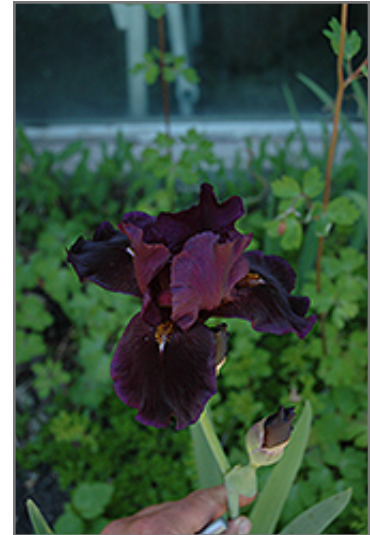

Landscape Attributes

Sinister Desire Iris is an herbaceous perennial with tall flower stalks held atop a low mound of foliage. Its medium texture blends into the garden, but can always be balanced by a couple of finer or coarser plants for an effective composition.

This plant will require occasional maintenance and upkeep, and should be cut back in late fall in preparation for winter. Deer don't particularly care for this plant and will usually leave it alone in favor of tastier treats. Gardeners should be aware of the following characteristic(s) that may warrant special consideration;

- Insects

Sinister Desire Iris is recommended for the following landscape applications;

- Mass Planting
- General Garden Use

Planting & Growing

Sinister Desire Iris will grow to be about 24 inches tall at maturity extending to 3 feet tall with the flowers, with a spread of 18 inches. When grown in masses or used as a bedding plant, individual plants should be spaced approximately 14 inches apart. It grows at a medium rate, and under ideal conditions can be expected to live for approximately 10 years. As an herbaceous perennial, this plant will usually die back to the crown each winter, and will regrow from the base each spring. Be careful not to disturb the crown in late winter when it may not be readily seen!

Sinister Desire Iris flowers
Photo courtesy of NetPS Plant Finder