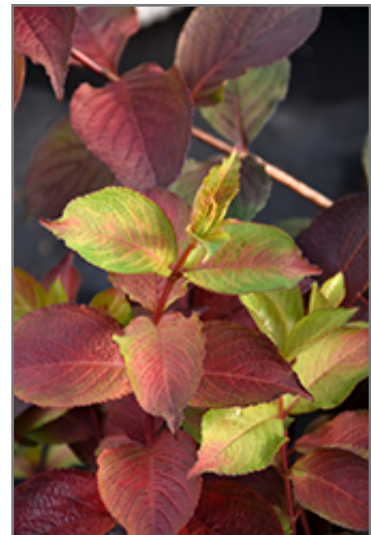

Midnight Sun Reblooming Weigela
foliage
Photo courtesy of NetPS Plant Finder