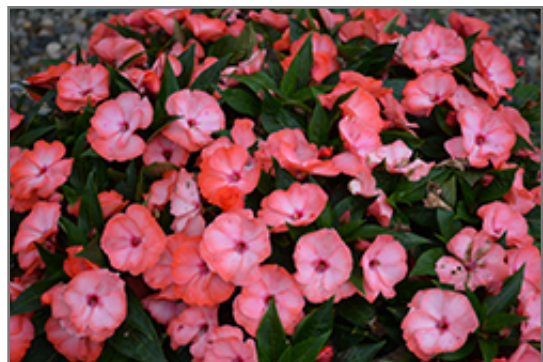

Painted Select Peach New Guinea Impatiens flowers
Photo courtesy of NetPS Plant Finder