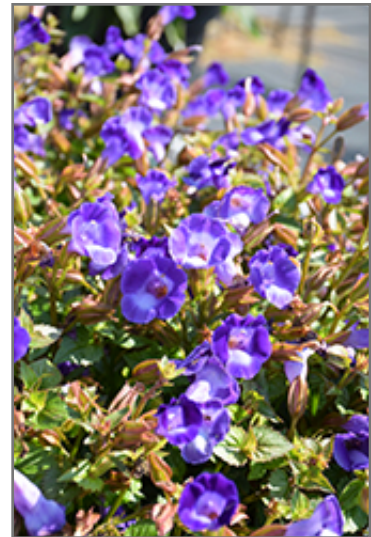

Early flowering with a compact habit, this selection features dainty deep blue flowers sitting above green toothy foliage; self-cleaning variety, perfect for shaded containers, hanging baskets and garden beds; well branched with excellent heat tolerance

Ornamental Features

Summer Wave Bouquet Deep Blue Torenia features showy blue tubular flowers with lilac purple centers along the stems from late spring to mid fall. Its small fragrant pointy leaves remain green in color throughout the season.

Landscape Attributes

Summer Wave Bouquet Deep Blue Torenia is an herbaceous annual with a mounded form. Its relatively fine texture sets it apart from other garden plants with less refined foliage.

This plant will require occasional maintenance and upkeep, and should not require much pruning, except when necessary, such as to remove dieback. It is a good choice for attracting bees and hummingbirds to your yard, but is not particularly attractive to deer who tend to leave it alone in favor of tastier treats. It has no significant negative characteristics.