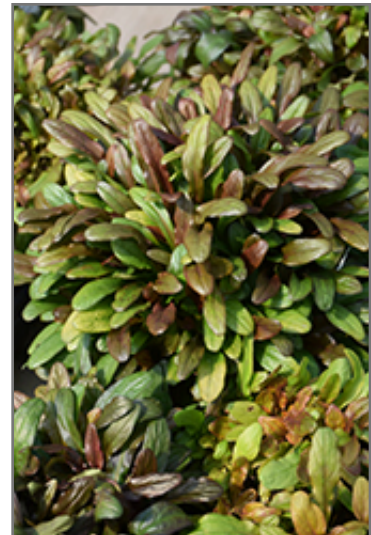

Feathered Friends Fancy Finch Bugleweed foliage
Photo courtesy of NetPS Plant Finder