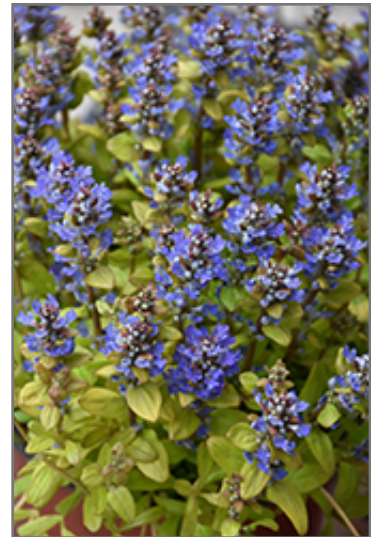

Group/Class: Feathered Friends Series

Description:

A stunning hardy variety, featuring brilliant gold foliage in the spring and summer, topped with contrasting cobalt-blue flowers; excellent when used in containers, as a groundcover, or in border fronts; tolerates any soil with good drainage

Ornamental Features

Feathered Friends Fancy Finch Bugleweed's attractive small glossy narrow leaves emerge brick red in spring, turning lime green in color with showy gold variegation and tinges of coppery-bronze the rest of the year on a plant with a spreading habit of growth. It features subtle spikes of blue flowers with violet overtones rising above the foliage from late spring to early summer, which emerge from distinctive silver flower buds.

Landscape Attributes

Feathered Friends Fancy Finch Bugleweed is a dense herbaceous evergreen perennial with a ground-hugging habit of growth. Its relatively fine texture sets it apart from other garden plants with less refined foliage.

This plant will require occasional maintenance and upkeep, and should not require much pruning, except when necessary, such as to remove dieback. It is a good choice for attracting butterflies to your yard, but is not particularly attractive to deer who tend to leave it alone in favor of tastier treats. Gardeners should be aware of the following characteristic(s) that may warrant special consideration;

- Spreading

Feathered Friends Fancy Finch Bugleweed flowers
Photo courtesy of NetPS Plant Finder