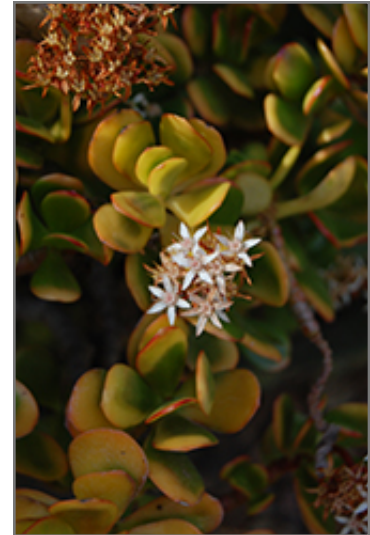

Hummel's Sunset Golden Jade Plant makes a fine choice for the outdoor landscape, but it is also well-suited for use in outdoor pots and containers. With its upright habit of growth, it is best suited for use as a 'thriller' in the 'spiller-thriller-filler' container combination; plant it near the center of the pot, surrounded by smaller plants and those that spill over the edges. It is even sizeable enough that it can be grown alone in a suitable container. Note that when grown in a container, it may not perform exactly as indicated on the tag - this is to be expected. Also note that when growing plants in outdoor containers and baskets, they may require more frequent waterings than they would in the yard or garden.

This plant is not reliably hardy in our region, and certain restrictions may apply; contact the store for more information.

*Hummel's Sunset Golden Jade Plant
flowers
Photo courtesy of NetPS Plant Finder*