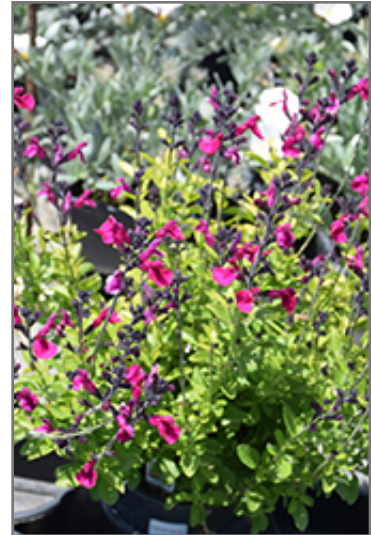

Sunlight: ○ ●

Hardiness Zone: 6b

Group/Class: Vibe Series

Description:

This petite selection presents vibrant fuchsia flowers from dark rose buds all summer long; notably heat and drought tolerant; resilient to most atmospheric effects including pollution and salt spray; excellent for borders, cutting gardens, or containers

Ornamental Features

Vibe Ignition Fuchsia Sage has masses of beautiful racemes of fragrant fuchsia flowers rising above the foliage from late spring to early fall, which emerge from distinctive rose flower buds, and which are most effective when planted in groupings. The flowers are excellent for cutting. Its narrow leaves remain green in color throughout the year.

Landscape Attributes

Vibe Ignition Fuchsia Sage is an herbaceous evergreen perennial with an upright spreading habit of growth. Its medium texture blends into the garden, but can always be balanced by a couple of finer or coarser plants for an effective composition.

This is a relatively low maintenance plant, and should only be pruned after flowering to avoid removing any of the current season's flowers. It is a good choice for attracting bees, butterflies and hummingbirds to your yard, but is not particularly attractive to deer who tend to leave it alone in favor of tastier treats. It has no significant negative characteristics.

Vibe Ignition Fuchsia Sage is recommended for the following landscape applications;

Vibe Ignition Fuchsia Sage in bloom
Photo courtesy of NetPS Plant Finder