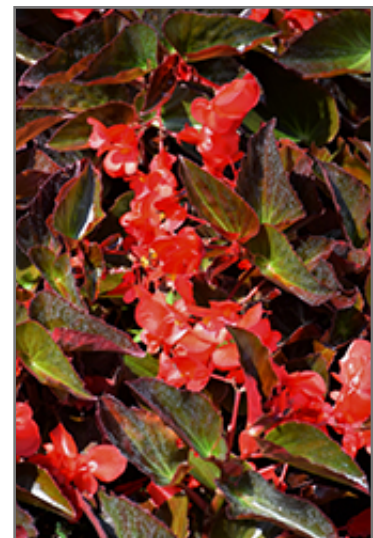

Big DeLuXXE Red Bronze Leaf Begonia flowers
Photo courtesy of NetPS Plant Finder