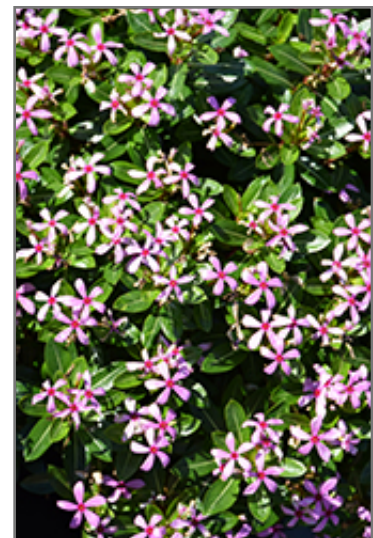

Soiree Kawaii Light Purple Vinca flowers
Photo courtesy of NetPS Plant Finder