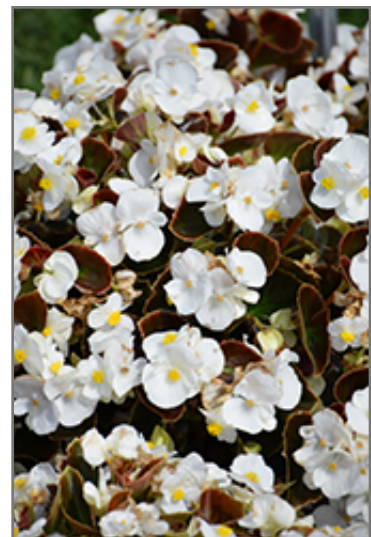

Senator IQ White flowers
Photo courtesy of NetPS Plant Finder