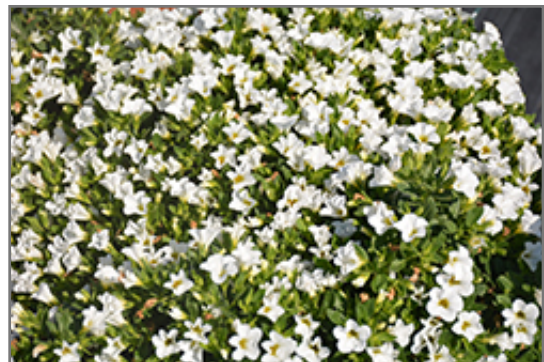

*Catwalk Pure Cotton Calibrachoa flowers
Photo courtesy of NetPS Plant Finder*