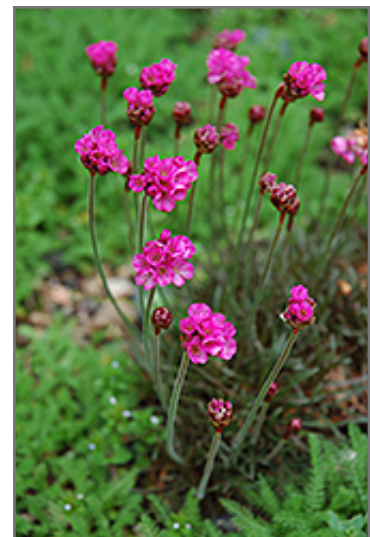

Dusseldorf Pride Sea Thrift flowers
Photo courtesy of NetPS Plant Finder