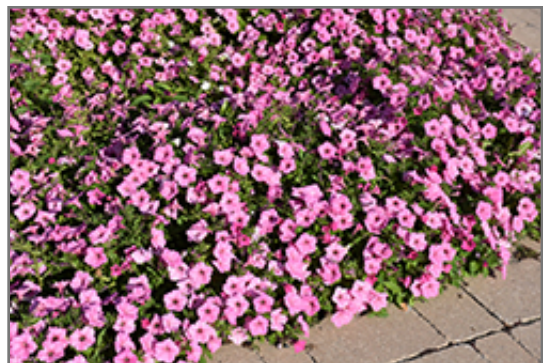

Easy Wave Pink Passion Petunia in bloom
Photo courtesy of NetPS Plant Finder