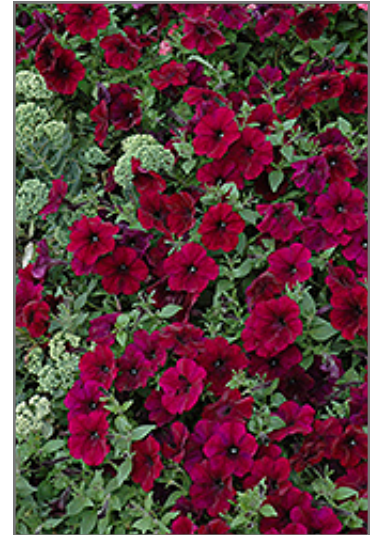

Height: 12 inches

Spread: 30 inches

Spacing: 24 inches

Sunlight: ☉

Hardiness Zone: (annual)

Group/Class: Easy Wave Series

Description:

This selection will stand out, with fast growing plants that bloom freely all season, in landscapes or containers; tolerates both heat and cooler conditions very well; tends to be more mounded with a controlled spread, and excellent uniformity

Ornamental Features

Easy Wave Burgundy Velour Petunia is smothered in stunning burgundy trumpet-shaped flowers with violet overtones at the ends of the stems from mid spring to late summer. Its pointy leaves remain green in color throughout the season.

Landscape Attributes

Easy Wave Burgundy Velour Petunia is a dense herbaceous annual with a trailing habit of growth, eventually spilling over the edges of hanging baskets and containers. Its medium texture blends into the garden, but can always be balanced by a couple of finer or coarser plants for an effective composition.

This plant will require occasional maintenance and upkeep. Trim off the flower heads after they fade and die to encourage more blooms late into the season. It is a good choice for attracting bees and hummingbirds to your yard, but is not particularly attractive to deer who tend to leave it alone in favor of tastier treats. It has no significant negative characteristics.

Easy Wave Burgundy Velour Petunia is recommended for the following landscape applications;

Easy Wave Burgundy Velour Petunia flowers
Photo courtesy of NetPS Plant Finder