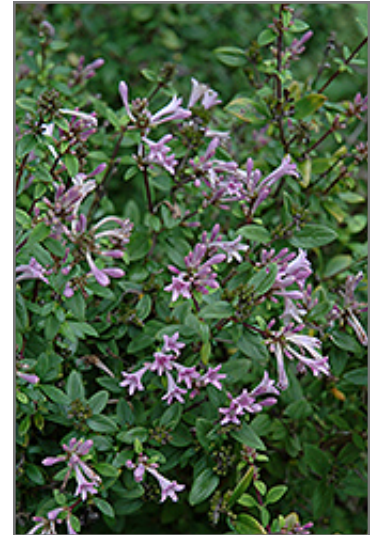

Wallitsch Nursery And Garden Center

2608 Hikes Lane
Louisville, KY, 40218
phone: 502-454-3553
www.wallitsch.net

Leptodermis

Leptodermis

Leptodermis oblonga

Height: 18 inches

Spread: 18 inches

Sunlight: ○ ●

Hardiness Zone: 4b

Description:

A dwarf mounding shrub that is low growing; fragrant violet-purple flowers appear in late spring; produces flowers throughout much of the growing season on new wood

Ornamental Features

Leptodermis features showy clusters of fragrant violet tubular flowers along the branches from late spring to mid fall. It has green deciduous foliage. The glossy oval leaves do not develop any appreciable fall color.

Landscape Attributes

Leptodermis is a multi-stemmed deciduous shrub with a mounded form. Its average texture blends into the landscape, but can be balanced by one or two finer or coarser trees or shrubs for an effective composition.

This is a relatively low maintenance shrub, and is best pruned in late winter once the threat of extreme cold has passed. It has no significant negative characteristics.

Leptodermis is recommended for the following landscape applications;

- Mass Planting
- Border Edging
- General Garden Use

Planting & Growing

Leptodermis will grow to be about 18 inches tall at maturity, with a spread of 18 inches. It has a low canopy. It grows at a medium rate, and under ideal conditions can be expected to live for approximately 10 years.

Leptodermis flowers
Photo courtesy of NetPS Plant Finder