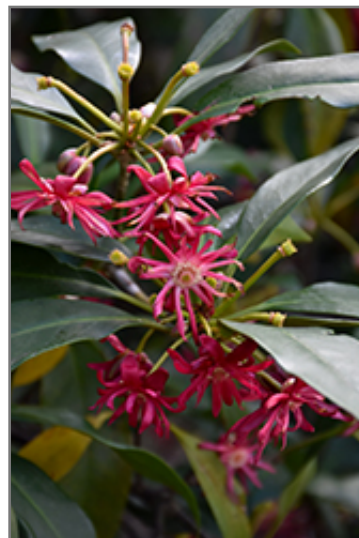

Woodland Ruby Anise Tree

Illicium 'Woodland Ruby'

Height: 7 feet

Spread: 6 feet

Sunlight: ● ●

Hardiness Zone: 7b

Other Names: Star Anisetree

Description:

Covered with pretty pink star-shaped flowers; shiny evergreen leaves smell like anise when crushed; star-shaped seeds similar to culinary anise, but toxic; use as a hedge or limb up as a tree; prefers shade but can adapt to full sun with adequate moisture

Ornamental Features

Woodland Ruby Anise Tree features solitary nodding semi-double hot pink frilly flowers rising above the foliage in mid spring. It has attractive green evergreen foliage. The fragrant narrow leaves are highly ornamental and remain green throughout the winter. It produces brown capsules in mid summer.

Landscape Attributes

Woodland Ruby Anise Tree is a dense multi-stemmed evergreen shrub with an upright spreading habit of growth. Its average texture blends into the landscape, but can be balanced by one or two finer or coarser trees or shrubs for an effective composition.

This is a relatively low maintenance shrub, and is best pruned in late winter once the threat of extreme cold has passed. It is a good choice for attracting birds to your yard, but is not particularly attractive to deer who tend to leave it alone in favor of tastier treats. It has no significant negative characteristics.

Woodland Ruby Anise Tree is recommended for the following landscape applications;

Woodland Ruby Anise Tree flowers
Photo courtesy of NetPS Plant Finder