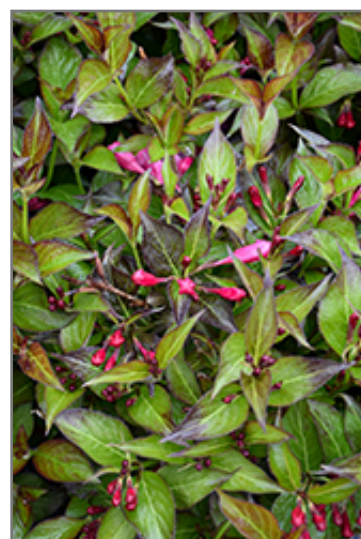

Sonic Bloom Wine Reblooming Weigela flower buds
Photo courtesy of NetPS Plant Finder