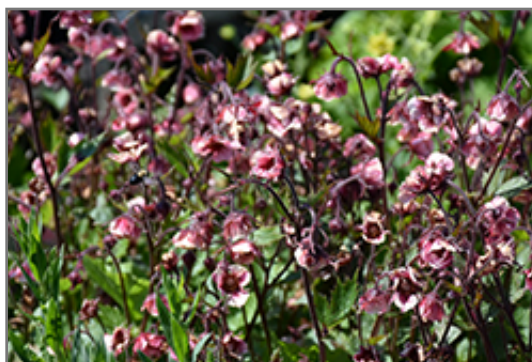

info@lakeshoregardencentre.com
www.lakeshoregardencentre.com

Tempo Rose Avens

Tempo™ Rose Avens

Geum 'TNGEUTR'

Plant Height: 9 inches

Flower Height: 21 inches

Spread: 12 inches

Sunlight: ○ ●

Hardiness Zone: 4a

Group/Class: Tempo Series

Description:

A beautiful easy to grow and long blooming series featuring short, dark stems topped with deep rose colored flowers; long blooming season, from early spring to mid summer; a lovely addition to perennial borders and beds

Ornamental Features

Tempo Rose Avens has masses of beautiful rose frilly flowers with gold eyes at the ends of the stems from late spring to mid summer, which are most effective when planted in groupings. The flowers are excellent for cutting. Its tomentose lobed leaves remain green in colour throughout the season. The dark red stems can be quite attractive.

Landscape Attributes

Tempo Rose Avens is an herbaceous perennial with a mounded form. Its relatively fine texture sets it apart from other garden plants with less refined foliage.

This is a relatively low maintenance plant, and should be cut back in late fall in preparation for winter. It is a good choice for attracting butterflies to your yard, but is not particularly attractive to deer who tend to leave it alone in favor of tastier treats. It has no significant negative characteristics.

Tempo Rose Avens is recommended for the following landscape applications;

Tempo Rose Avens flowers
Photo courtesy of NetPS Plant Finder