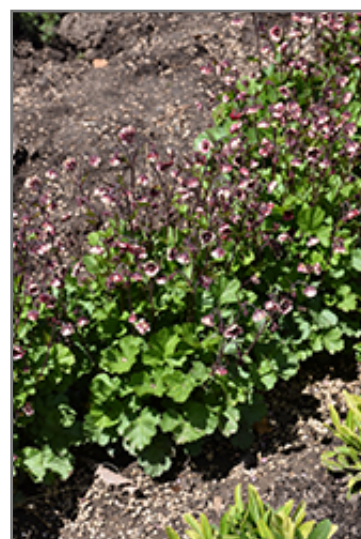

Tempo Rose Avens in bloom
Photo courtesy of NetPS Plant Finder