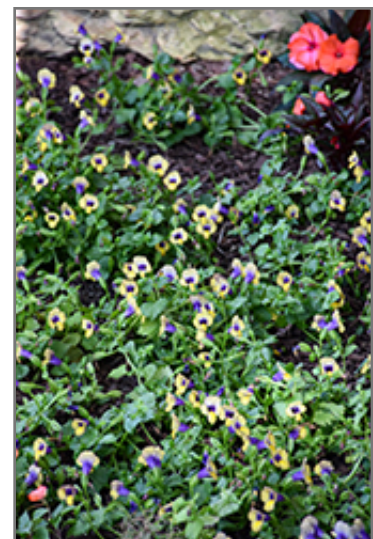

Summer Wave Bouquet Gold Torenia in bloom
Photo courtesy of NetPS Plant Finder