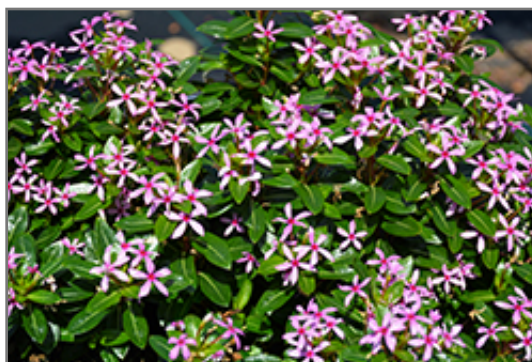

Height: 10 inches

Spread: 18 inches

Sunlight: ○ ●

Hardiness Zone: (annual)

Other Names: Periwinkle, Vinca Vine

Group/Class: Soiree Series

Description:

A stunning selection featuring light purple blooms, over contrasting glossy green foliage; heat and drought tolerant; this mounded variety is ideal for patio containers, hanging baskets and in gardens

Ornamental Features

Soiree Kawaii Light Purple Vinca features showy lilac purple star-shaped flowers with red eyes at the ends of the stems from late spring to mid fall. Its glossy oval leaves remain dark green in colour throughout the season.

Landscape Attributes

Soiree Kawaii Light Purple Vinca is a dense herbaceous annual with a trailing habit of growth, eventually spilling over the edges of hanging baskets and containers. Its medium texture blends into the garden, but can always be balanced by a couple of finer or coarser plants for an effective composition.

This plant will require occasional maintenance and upkeep, and should not require much pruning, except when necessary, such as to remove dieback. It is a good choice for attracting butterflies to your yard, but is not particularly attractive to deer who tend to leave it alone in favor of tastier treats. It has no significant negative characteristics.

Soiree Kawaii Light Purple Vinca is recommended for the following landscape applications;

Soiree Kawaii Light Purple Vinca flowers
Photo courtesy of NetPS Plant Finder