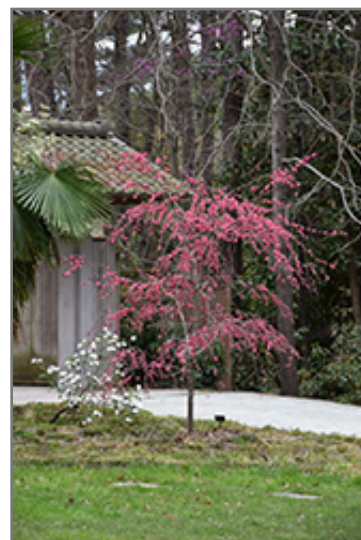

#### Landscape Attributes

Crimson Cascade Weeping Peach is a deciduous tree with a rounded form and gracefully weeping branches. Its average texture blends into the landscape, but can be balanced by one or two finer or coarser trees or shrubs for an effective composition.

- Messy
- Insects
- Disease

Crimson Cascade Weeping Peach is recommended for the following landscape applications;

- Accent
- General Garden Use

*Crimson Cascade Weeping Peach flowers*

*Photo courtesy of NetPS Plant Finder*