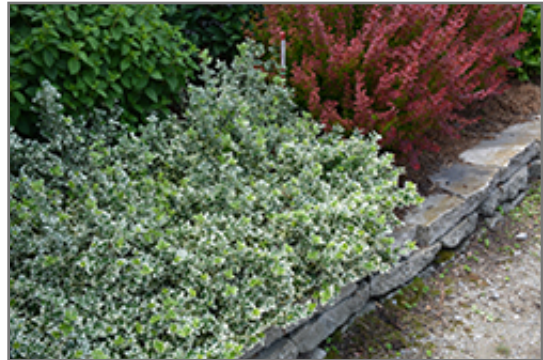

Lakeshore Garden Centres

4102 - 11th St. West
P.O. Box 2A RR3
Saskatoon, SK, S7K 3J6
phone: 306-382-2077

White Album Wintercreeper

info@lakeshoregardencentre.com
www.lakeshoregardencentre.com

Planting & Growing

White Album Wintercreeper will grow to be about 24 inches tall at maturity, with a spread of 24 inches. It tends to fill out right to the ground and therefore doesn't necessarily require facer plants in front. It grows at a fast rate, and under ideal conditions can be expected to live for approximately 30 years.

This shrub performs well in both full sun and full shade. It is very adaptable to both dry and moist locations, and should do just fine under typical garden conditions. It is not particular as to soil type or pH. It is highly tolerant of urban pollution and will even thrive in inner city environments, and will benefit from being planted in a relatively sheltered location. This is a selected variety of a species not originally from North America.

This plant is not reliably hardy in our region, and certain restrictions may apply; contact the store for more information.

White Album Wintercreeper
Photo courtesy of NetPS Plant Finder